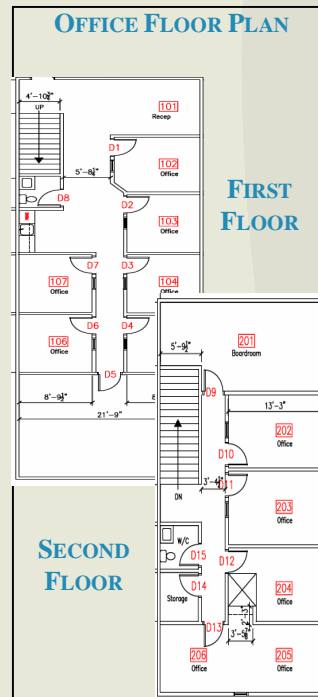

THE OFFICE:

Completed: 3,100 sq.ft. Well-constructed newer building in prime Sherwood Park location. Space for 13 staff, meeting space, storage and shipping.

THE OFFICE COMPLEX

THE GOAL:

The overall cost of the project is \$515,000. This includes \$365,000 for the building and \$150,000 for renovations. Your gift today will provide a *Home To Reach The World* for decades to come!